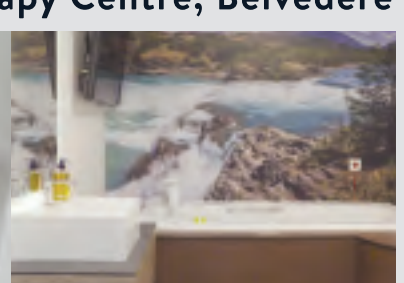

## ELO Lab, City Square Mall

Resta Café

Premium Reception Area

Premium Vanity Room

Premium Room

## ELO Water Therapy Centre, Belvedere

# ELO LAB BATH SESSIONS

Warmed to a soothing and comfortable temperature of between 37 to 38 degrees Celsius, each 50-minute ELO Bath Session in oxygen-rich ELO Water delivers a positive, relaxing effect on the body and enhances body tissue oxygen levels. Optimal tissue oxygenation is known to facilitate healing and is generally good for health.

38C Belvedere Close, Singapore 159883  
Tel: (65) 6895 8080  
Email: [elolab@elowater.com](mailto:elolab@elowater.com)  
Operating Hours: Monday to Sunday, 8:00AM to 9:00PM

An innovative water therapy concept, ELO Water Therapy Centre at Belvedere Close is ELO's flagship bath facility. Set amidst a lush green backdrop in the prime area of Tanglin Road, it is the ideal sanctuary to relax and recharge. The two-storey facility features 6 luxurious Premium rooms and 11 spacious Classic rooms. Relax in ultimate comfort with cosy resting areas, private showers and exclusive vanity areas. Guests can also grab nutritious meals and drinks and unwind at the café and lounge spaces which provide complimentary Wi-Fi. Guests are also given free onsite parking. ELO Lab at City Square Mall features 4 Premium rooms and 16 Classic rooms, each with its personal bath. Easily accessible by car or public transport and conveniently located amongst ample dining and shopping options at City Square Mall, ELO Lab is the perfect place to relax and unwind after a long day.